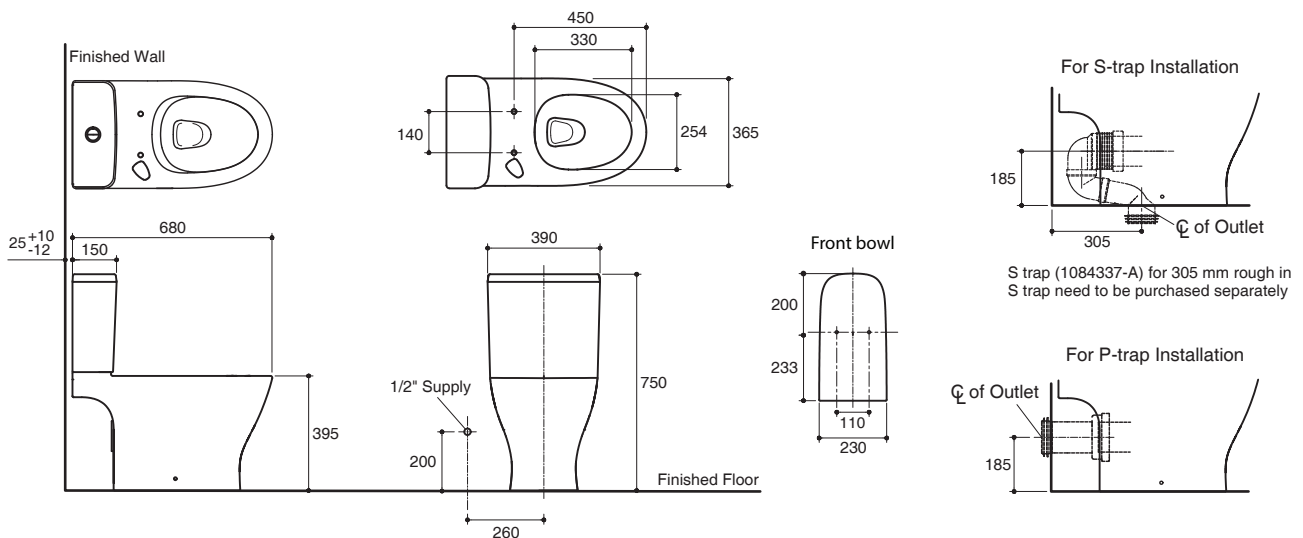

#### Features

- Vitreous china
- Elongated bowl
- Skirted bowl
- Includes polished chrome push button
- Wash down flushing system with rimless technology
- Dual flush 3/6 liter per flush
- 305 mm rough-in for S-trap
- 660 x 395 x 750 mm

#### Technical Information

Fixture:	
Configuration	two-piece, round-front
Water per flush	3/6 liter
Passageway	51 mm
Water area	127 x 102 mm
Water depth from rim	235 mm
Seat post hole centers	140 mm

Included Components:	
Bowl	21156K-HC
Tank	21006H
Tank cover	1335596-SP-**
P-Trap Connector Assy	1138552

Dimensions are approximate.  
Unit: mm

Note: The recommended dimension for installation can be adjusted according to user preferences and layout.  
Kohler Co. reserves the right to make changes in product characteristics, packaging, or availability at anytime without notice.